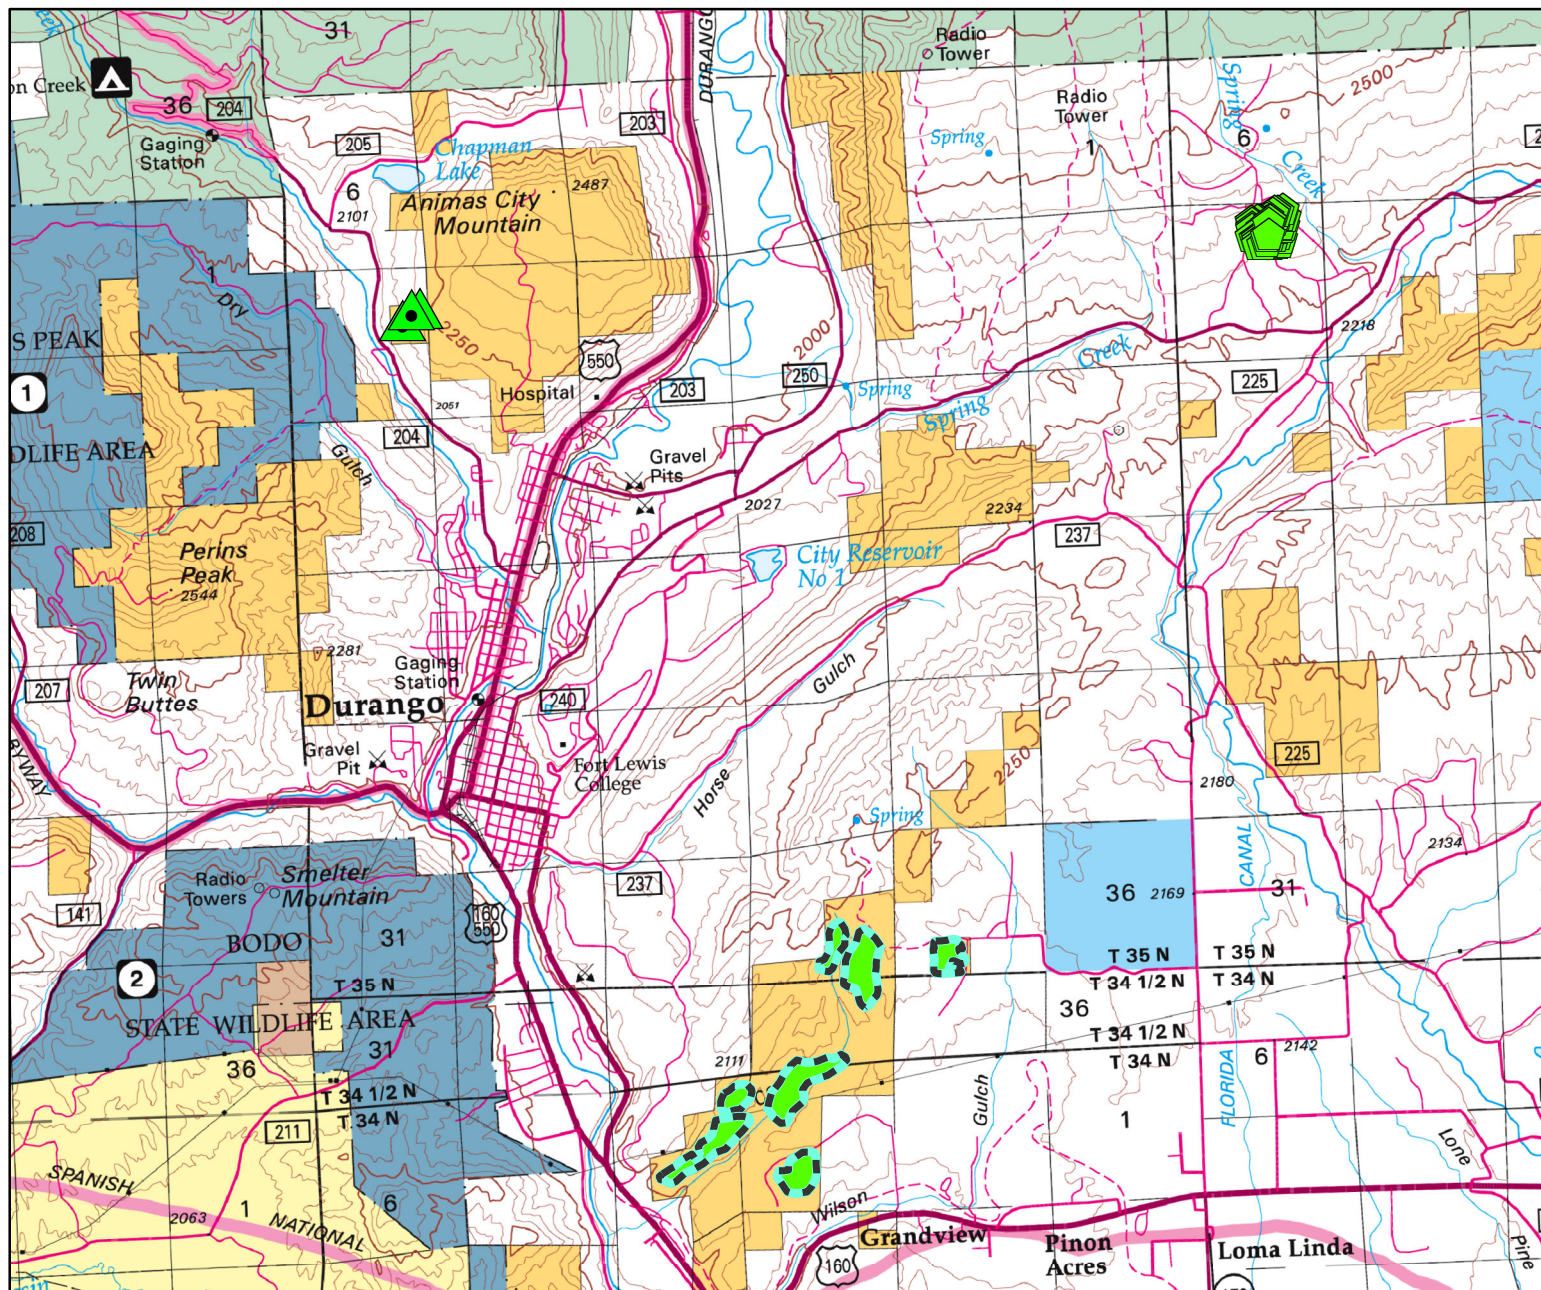

Durango: RX Piles 2022/2023

0 0.3 0.6 1.2 Miles  
1 inch = 11.84 miles

**Legend**

- Edgemont Piles
- Grandview Piles
- BLM Dalla Piles

No warranty is made by the Bureau of Land Management as to the accuracy, reliability, or completeness of these data for individual use or aggregate use with other data, or for the purposes not intended by the BLM. Spatial information may not meet National Map Accuracy Standards. This information may be updated without notification.